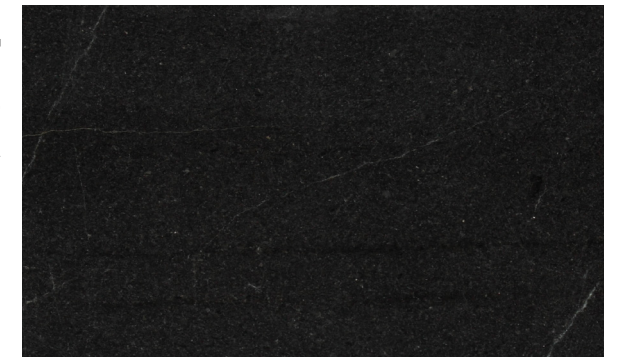

Quartzitic Stone
USA
2cm/3cm
Polished, Honed, Leathered
& Bush Hammered

RUSTIC GRAY

Indiana Limestone
USA
2cm/3cm
Polished, Honed, Leathered
& Bush Hammered

ALL SLAB AVAILABLE WITH MATCHING TILE

MIDNIGHT

Granite
USA
2cm/3cm
Polished, Honed, Leathered
& Bush Hammered