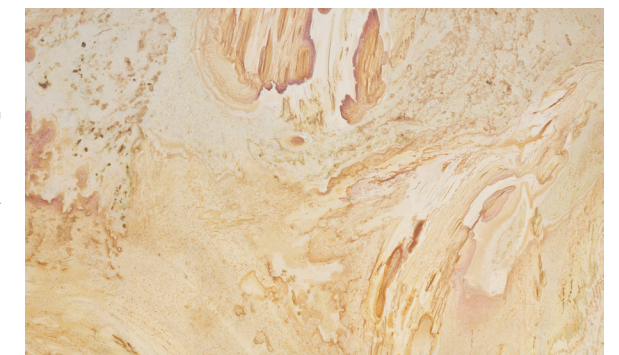

Quartzitic Stone
USA
2cm/3cm
Polished, Honed, Leathered
& Bush Hammered

RUSTIC GRAY

Indiana Limestone
USA
2cm/3cm
Polished, Honed, Leathered
& Bush Hammered

ALL SLAB AVAILABLE WITH MATCHING TILE

MIDNIGHT

Granite
USA
2cm/3cm
Polished, Honed, Leathered
& Bush Hammered

NIMBUS

Marble
USA
2cm/3cm
Polished, Honed, Leathered
& Bush Hammered

PARK CITY GOLD

Quartzitic Stone
Utah-USA
2cm/3cm
Polished, Honed, Leathered
& Bush Hammered

INDOOR AND OUTDOOR TILE

MOJAVE MURAL

Quartzitic Stone
Utah-USA
2cm/3cm
Polished, Honed, Leathered
& Bush Hammered

CUMULUS

Marble
USA
2cm/3cm
Polished, Honed, Leathered
& Bush Hammered