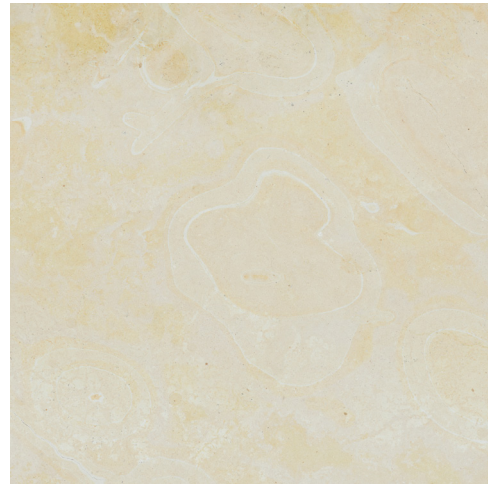

WINTER RIDGE

NIMBUS

RUSTIC GRAY

APACHE MARBLE

MOUNTAIN VALLEY

We are a Certified Sustainable Stone Fabricator using natural stone quarried in the USA:

- All domestic products
- Quick turnaround times.
- American Marbles, Limestones, and Quartzitic stones.

LEATHER NIMBUS

SANDBLAST IVORY WHITE

Scan For Additional Stone Colors

*COVER PAGE FEATURES INDIANA LIMESTONE

SIZES AVAILABLE

12x12 • 12x24 • 16x24 • 24x24 • 24x36 • 24x48

FINISHES

Polish • Hone • Leather • Sandblast