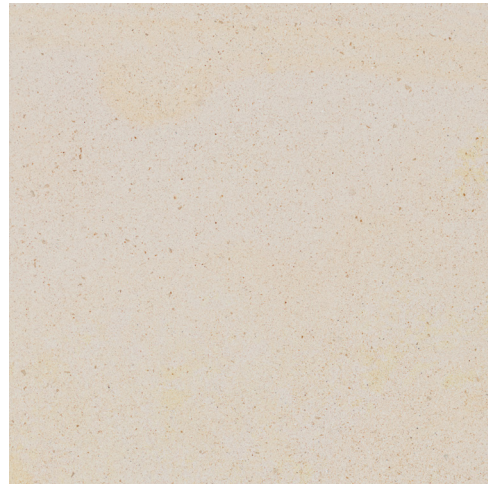

IVORY WHITE